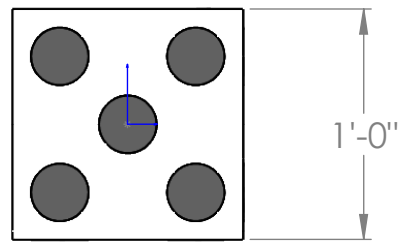

LOCATED AT MIDPOINT
BETWEEN TWO CORNER DOTS
TYP.

2019
ROLL  **DICE**

	DESIGNED BY:	DATE
	JIM ZONDAG	09/09/2019
DRAWING NAME		SCALE:
BONUS DIE DIM.		1:10